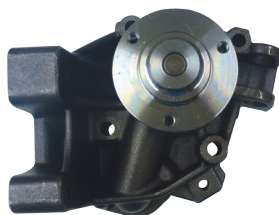

COL BA 777

JUMPER – DUCATO – BOXER 2.3 TD MULTIJET (10/...)

COL BA 780

JUMPER 2.8 8V (02/...)
DUCATO 2.5/2.8 DIESEL/TURBO (08/09)
BOXER 2.5/2.8 DIESEL/TURBO DIESEL (99/09)

COL BA 799

LIVINA 1.8 16V (10/...) – TIIDA 1.8 16V – X-TRAIL 2.0 FWD
SENTRA 2.0 16V (07/...) – VERSA 1.8 16V (12/...)
FLUENCE 1.8 16V (10/...) – FLUENCE 2.0 16V (11/...)