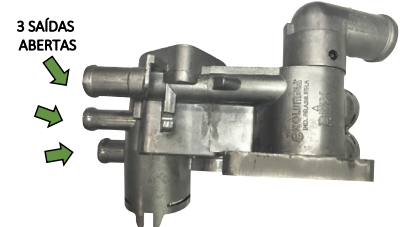

COL CAR 5003

FOX 1.0 8V (03/16) – GOL G4 1.0 8V (07/12) – G5 8V (09/12) – 1.6 8V – (03/05) – POLO 1.6 8V (10/12) – SAVEIRO 1.6 (05/09) – SPACEFOX 1.6 8V (10/16) – VOYAGE G5 1.0 8V (10/16) – 1.6 (10/16)