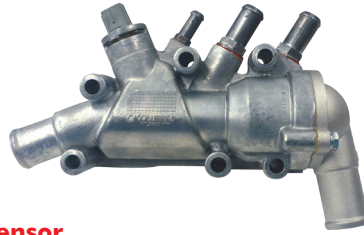

COL VAL 401.82S

c/ sensor

COURIER 1.6 8V (99/02) – ESCORT 1.6 (00/02)
FIESTA 1.0/1.6 (99/04) – KA 1.0/1.6 (99/04)
TODOS ZETEC ROCAM GASOLINA
COM SENSOR DE TEMPERATURA