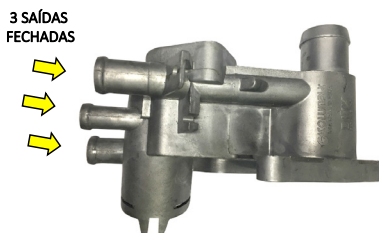

COL CAR 5000

GOL 1.0 8V MI AT EFI (97/02) – 16V MI AT EFI TURBO (96/01) – PARATI 1.0 16V MI AT EFI TURBO (00/06)

COL CAR 5002

GOL 1.0 8V MI AT EFI (97/02) – 16V MI AT EFI TURBO (96/01) – PARATI 1.0 16V MI AT EFI TURBO (97/02)