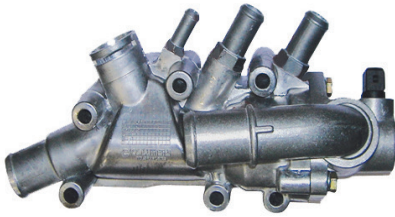

COL VAL 422.100

COURIER 1.6 8V (07/13)
ECOSPORT – FIESTA – FOCUS – KA 1.6 (05/...)
KA 1.0/1.6 8V (08/13)
TODOS ZETEC ROCAM FLEX