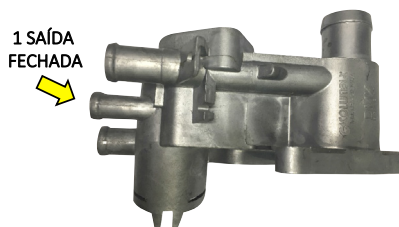

COL CAR 5002

GOL 1.0 8V MI AT EFI (97/02) – 16V MI AT EFI TURBO (96/01) – PARATI 1.0 16V MI AT EFI TURBO (97/02)