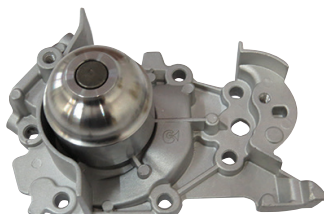

COL BA 800

MARCH 1.0 16V (12/...) – 206 1.0 16V (01/06)
CLIO – KANGOO 1.0 16V (01/09)
LOGAN – SANDERO 1.0 16V (08/...)